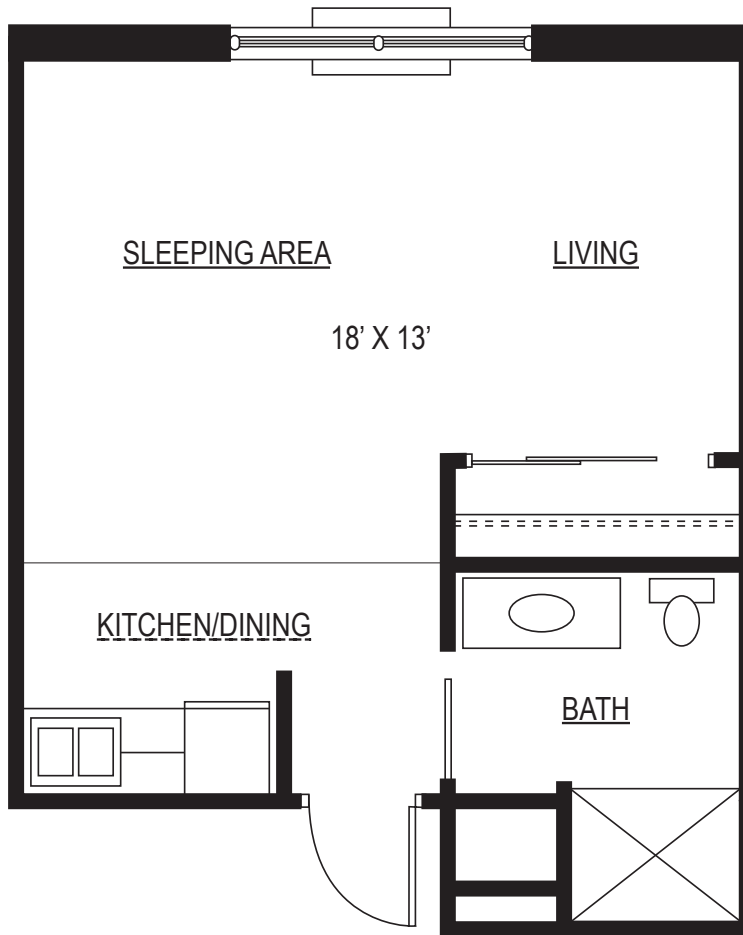

APPLETON RETIREMENT COMMUNITY
— INDEPENDENT AND ASSISTED LIVING —

Studio

UNIT TYPE A - 350 Sq. Ft.

Floor plan not to scale